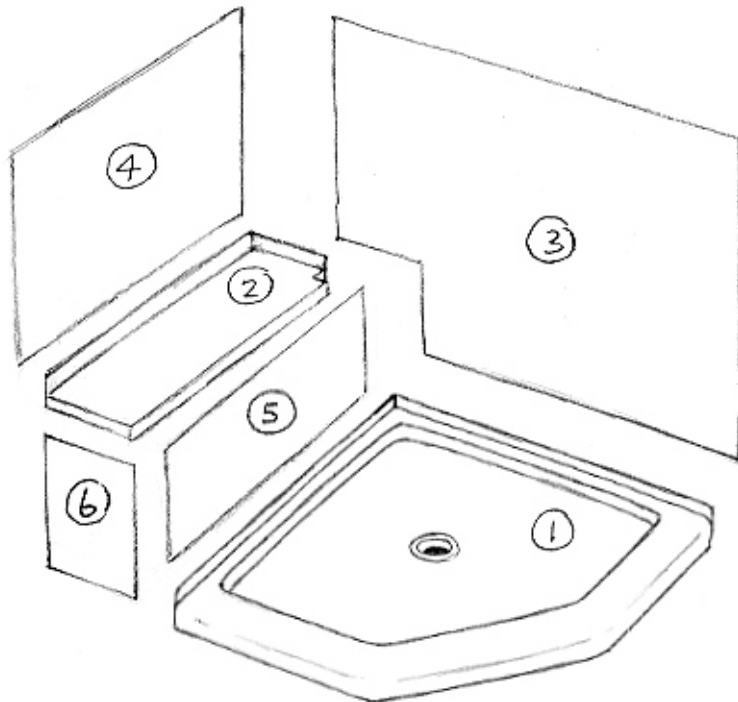

SHOWER DESIGN WORK SHEET

Belvue, KS 66407 * (800) 669-9867 * FAX (800) 393-6699 * www.onyxcollection.com

Neo-Angle Base
- STANDARD STYLE -
with Open Bench Seat
on Back Wall Right

Neo-Angle Base
- STANDARD STYLE -
with Open Bench Seat
on Back Wall Left

Copy this page, write your dimensions on the copy, and fax to us for a quote.
Always give stud-to-stud measurements for base, framing height of bench seat support structure, and distance to top of wall panels from the floor. We will figure clearances etc.
Circled numbers indicate assembly order.