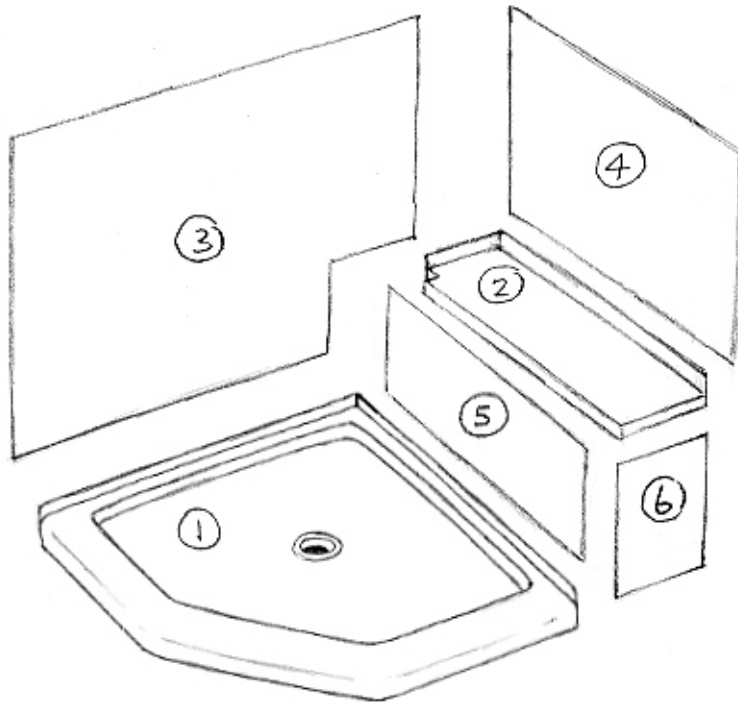

SHOWER DESIGN WORK SHEET

Belvue, KS 66407 * (800) 669-9867 * FAX (800) 393-6699 * www.onyxcollection.com

Neo-Angle Base
- STANDARD STYLE -
with Open Bench Seat
on Back Wall Right

Neo-Angle Base
- STANDARD STYLE -
with Open Bench Seat
on Back Wall Left

Copy this page, write your dimensions on the copy, and fax to us for a quote.
Always give stud-to-stud measurements for base, framing height of bench seat support structure, and distance to top of wall panels from the floor. We will figure clearances etc.
Circled numbers indicate assembly order.