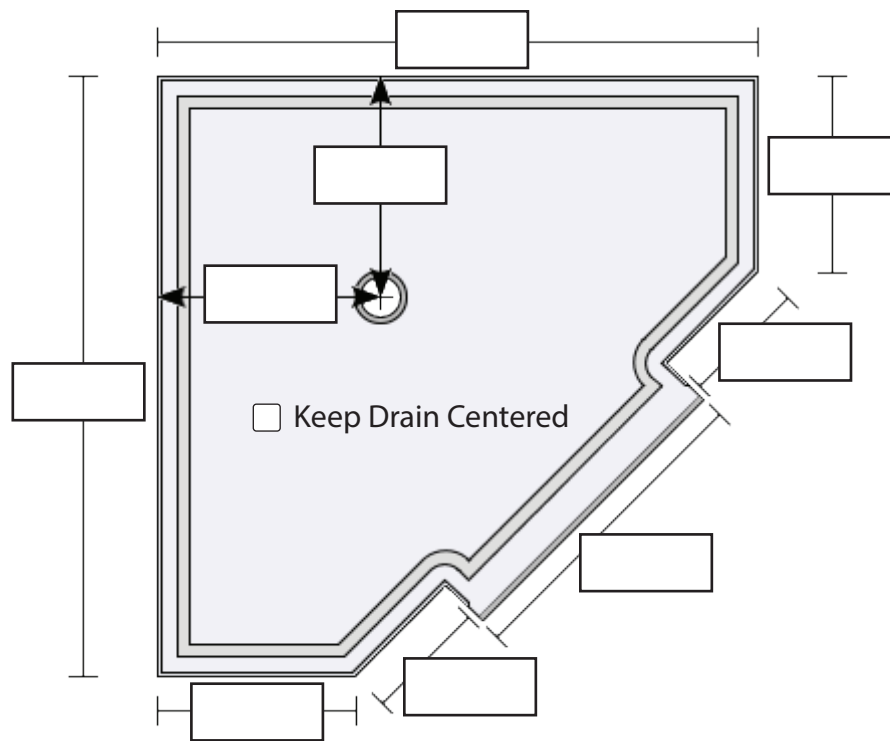

## Enter Neo Angle Single Curb Recessed Base Dimensions

Measurements entered below are:

Stud-to-Stud (most common)  
(We will deduct 1/8" per wall for proper clearance)

Actual Size Needed  
Please remember that bases need 1/8" clearance per wall side  
(We will make exact as marked)

Choose Curb Style

- Full Height  
 Mid Height  
 Low Profile

Comments

Your contact information:

Name:

Phone:

Email:

Zip: